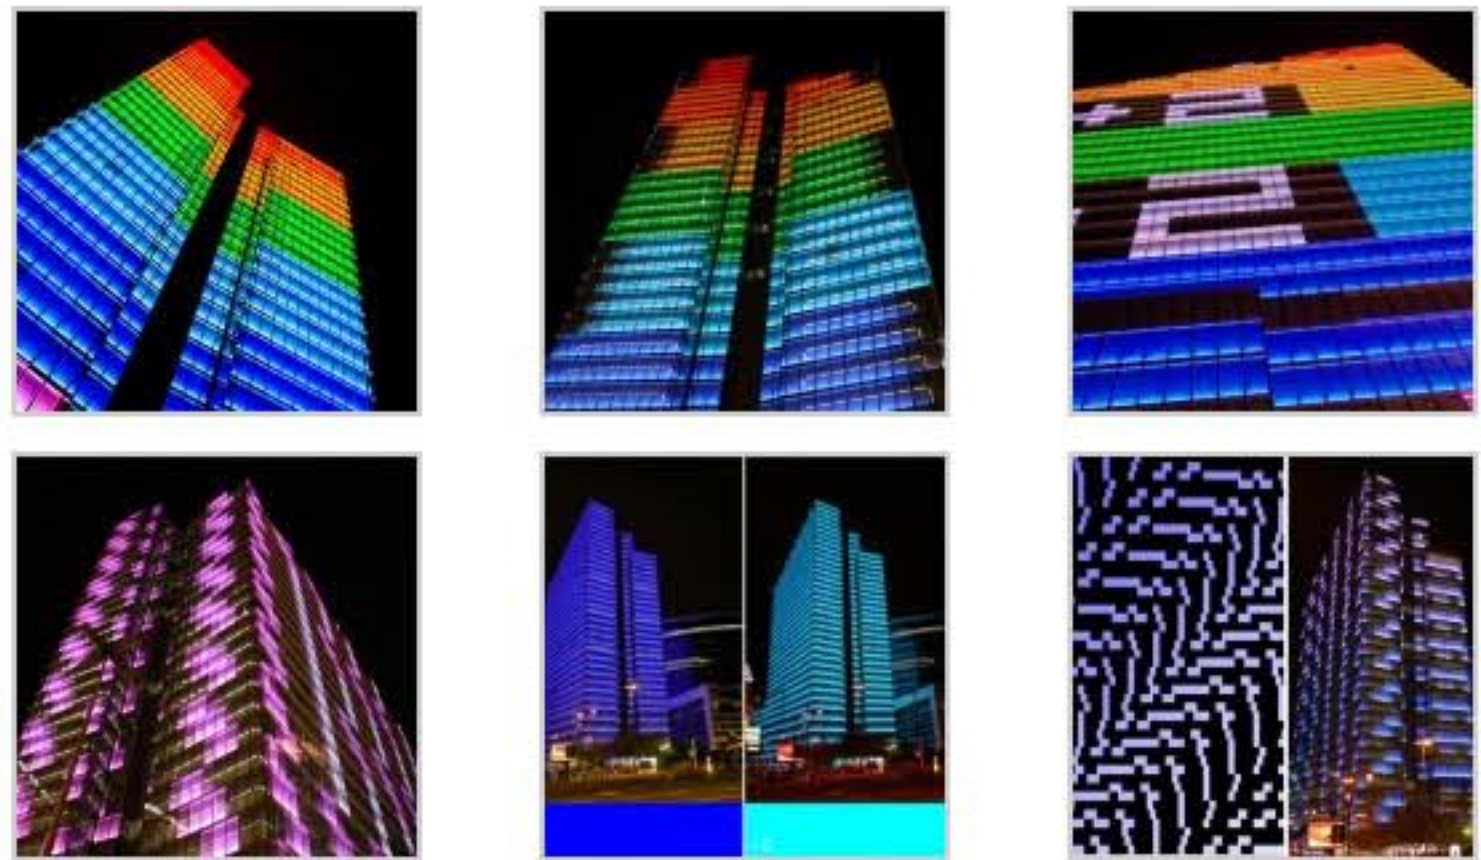

The Weather Tower by Lab[au]

windows, controlled by a system that changes their color and pattern to describe the weather of the coming day. While we imagine this installation inspires love-it or hate-it responses from Brussels' citizens, it is a concept that should be further explored and executed in greater numbers. Nice work, Lab-au! [lab-au via [designboom](#)]

Weather Tower Gallery

LINKS*

SUBMIT +

- CONTACT
- ADVERTISE
- RSS
- FACEBOOK

RELATED POSTS*