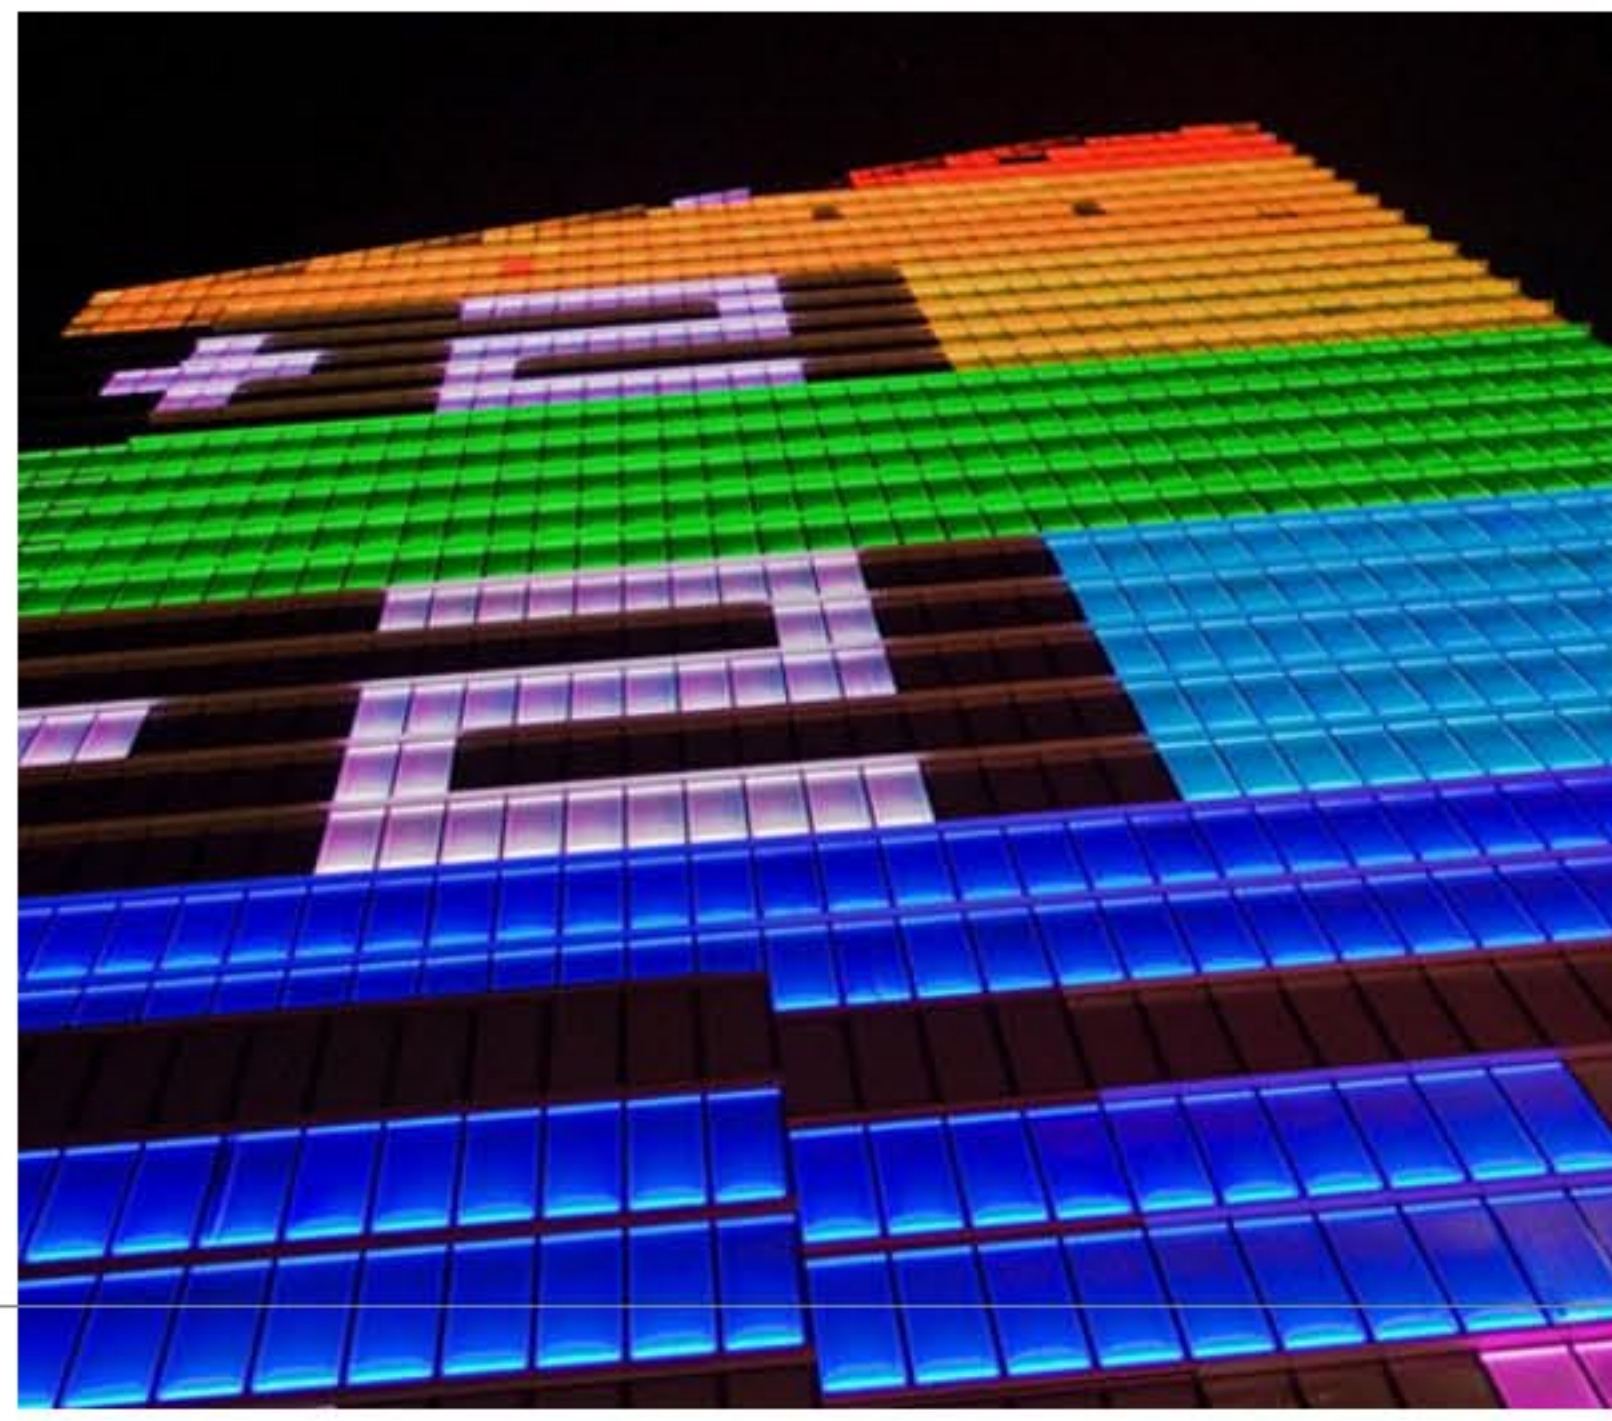

The Weather Tower by Lab[au]

windows, controlled by a system that changes their color and pattern to describe the weather of the coming day. While we imagine this installation inspires love-it or hate-it responses from Brussels' citizens, it is a concept that should be further explored and executed in greater numbers. Nice work, Lab-au! [lab-au via [designboom](#)]

Weather Tower Gallery

LINKS*

SUBMIT +

- CONTACT
- ADVERTISE
- RSS
- FACEBOOK

RELATED POSTS*