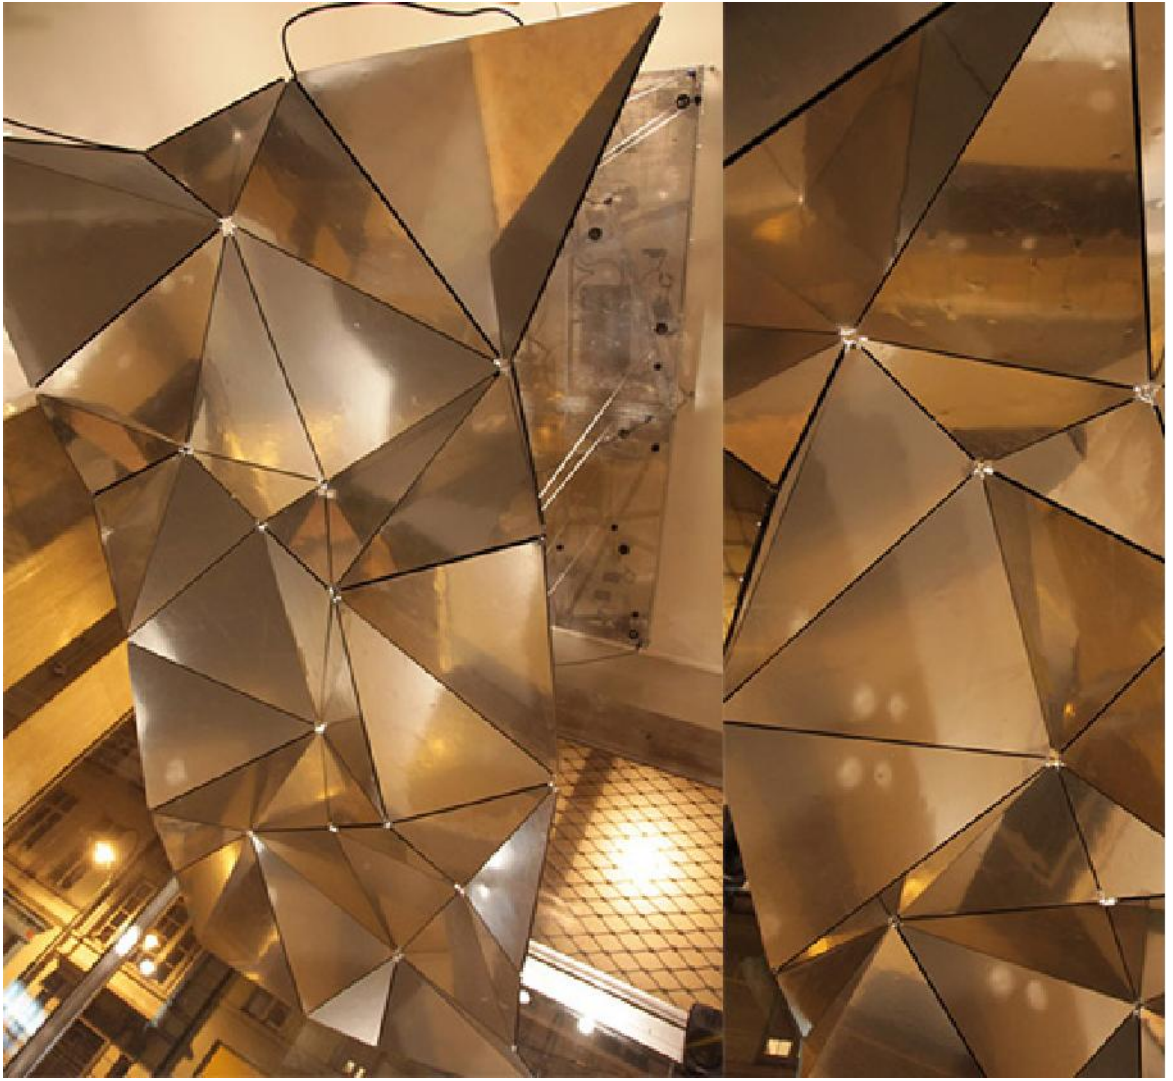

OBJECT DESIGN

VISUAL DESIGN

SPACE DESIGN

LIFESTYLE

PROJECT
DESIGN | ARTIST
PROJECT YEAR
LOCATION

TESSEL
DAVID LETELLIER | LAB[AU]
2010
BRUSSELS

Tessel is a kinetic installation investigating the perception of sound and space made by David Letellier & Lab[au]. The mirror is divided into 40 triangles. Twelve of them are fitted with motors and eight triangles are equipped with speakers to transform the surface into a dynamic sonic space.