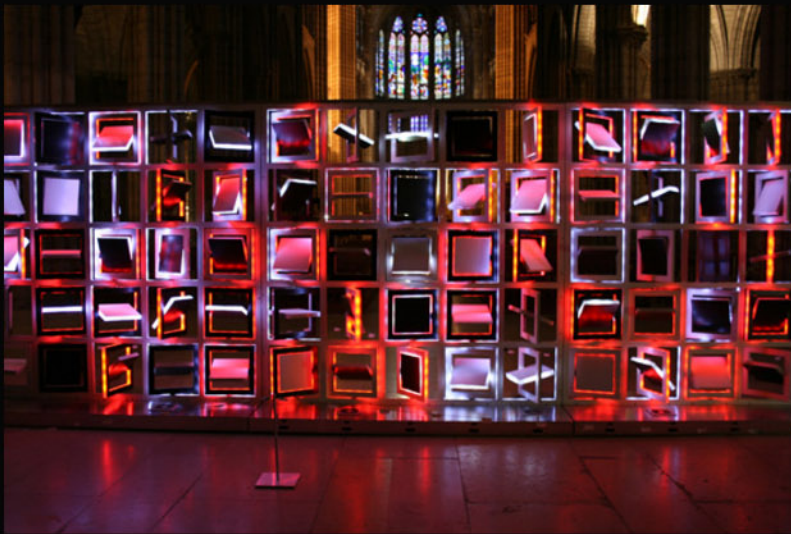

[<< back to the blog](#)

CALENDAR

NOVEMBER 2009

M	T	W	T	F	S	S
						1
2	3	4	5	6	7	8
9	10	11	12	13	14	15
16	17	18	19	20	21	22
23	24	25	26	27	28	29
30						
October			December			

THE kanYe ARCHIVES

[NOVEMBER 2009](#)

[OCTOBER 2009](#)

[SEPTEMBER 2009](#)

[AUGUST 2009](#)

[JULY 2009](#)

[JUNE 2009](#)

[MAY 2009](#)

[APRIL 2009](#)

[MARCH 2009](#)

[FEBRUARY 2009](#)

[JANUARY 2009](#)

[2009](#)

[2008](#)

[2007](#)

LATEST POSTS

[KATIE GALLAGHER'S S/S10 LOOK BOOK](#)

[STREET ARTIST MISS BUGS](#)

[PLASTIC MOON HOUSE](#)

[LADY GAGA "BAD ROMANCE"](#)

[MEDIS, TANTO & PLATTAN HEADPHONES](#)

[HOOKED CLOTHING](#)

[ILLUSTRATOR JULIEN PACAUD](#)

[Ok this really caught my attention](#)