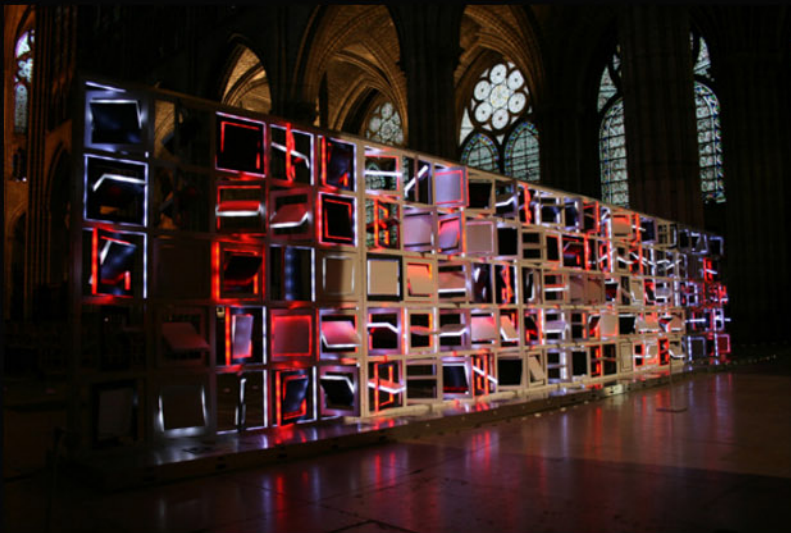

[LOGIN](#)
[JOIN THE COMMUNITY](#)

[RSS FEED](#)

[SEARCH](#)

CATEGORIES

- [ARCHITECTURE](#)
- [ART](#)
- [AVANT GARDE](#)
- [CARS](#)
- [COMEDY](#)
- [DESIGN](#)
- [ELECTRONICS](#)
- [FASHION](#)
- [FRESH KIDS](#)
- [FURNITURE](#)
- [GIRLS](#)
- [HOUSEHOLD ITEMS](#)
- [LIGHTING](#)
- [MY CAMERA](#)
- [MUSIC](#)
- [NEWS](#)
- [TOYS](#)
- [VEHICLES](#)
- [VIDEOS](#)