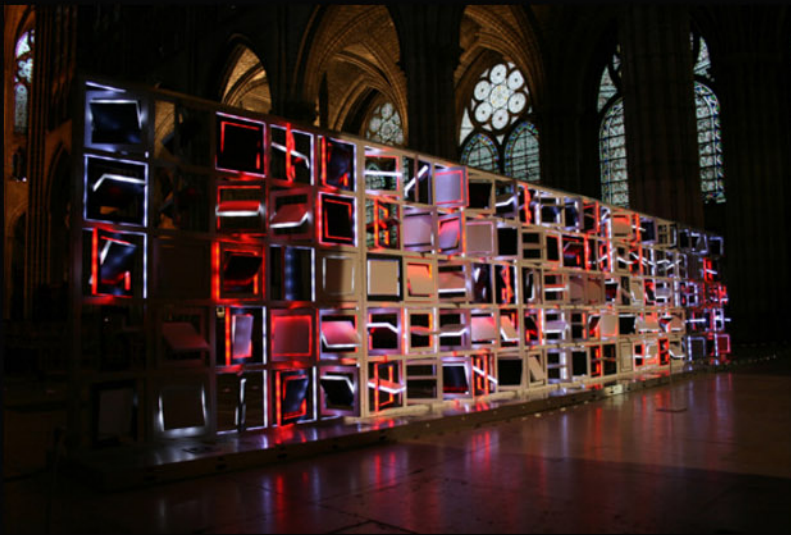

[<< back to the blog](#)

CALENDAR

NOVEMBER 2009

M	T	W	T	F	S	S
						1
2	3	4	5	6	7	8
9	10	11	12	13	14	15
16	17	18	19	20	21	22
23	24	25	26	27	28	29
30						
October			December			

THE kanYe ARCHIVES

[NOVEMBER 2009](#)

[OCTOBER 2009](#)

[SEPTEMBER 2009](#)

[AUGUST 2009](#)

[JULY 2009](#)

[JUNE 2009](#)

[MAY 2009](#)

[APRIL 2009](#)

[MARCH 2009](#)

[FEBRUARY 2009](#)

[JANUARY 2009](#)

[2009](#)

[2008](#)

[2007](#)

LATEST POSTS

[KATIE GALLAGHER'S S/S10 LOOK BOOK](#)

[STREET ARTIST MISS BUGS](#)

[PLASTIC MOON HOUSE](#)

[LADY GAGA "BAD ROMANCE"](#)

[MEDIS, TANTO & PLATTAN HEADPHONES](#)

[HOOKED CLOTHING](#)

[ILLUSTRATOR JULIEN PACAUD](#)

[Ok this really caught my attention](#)